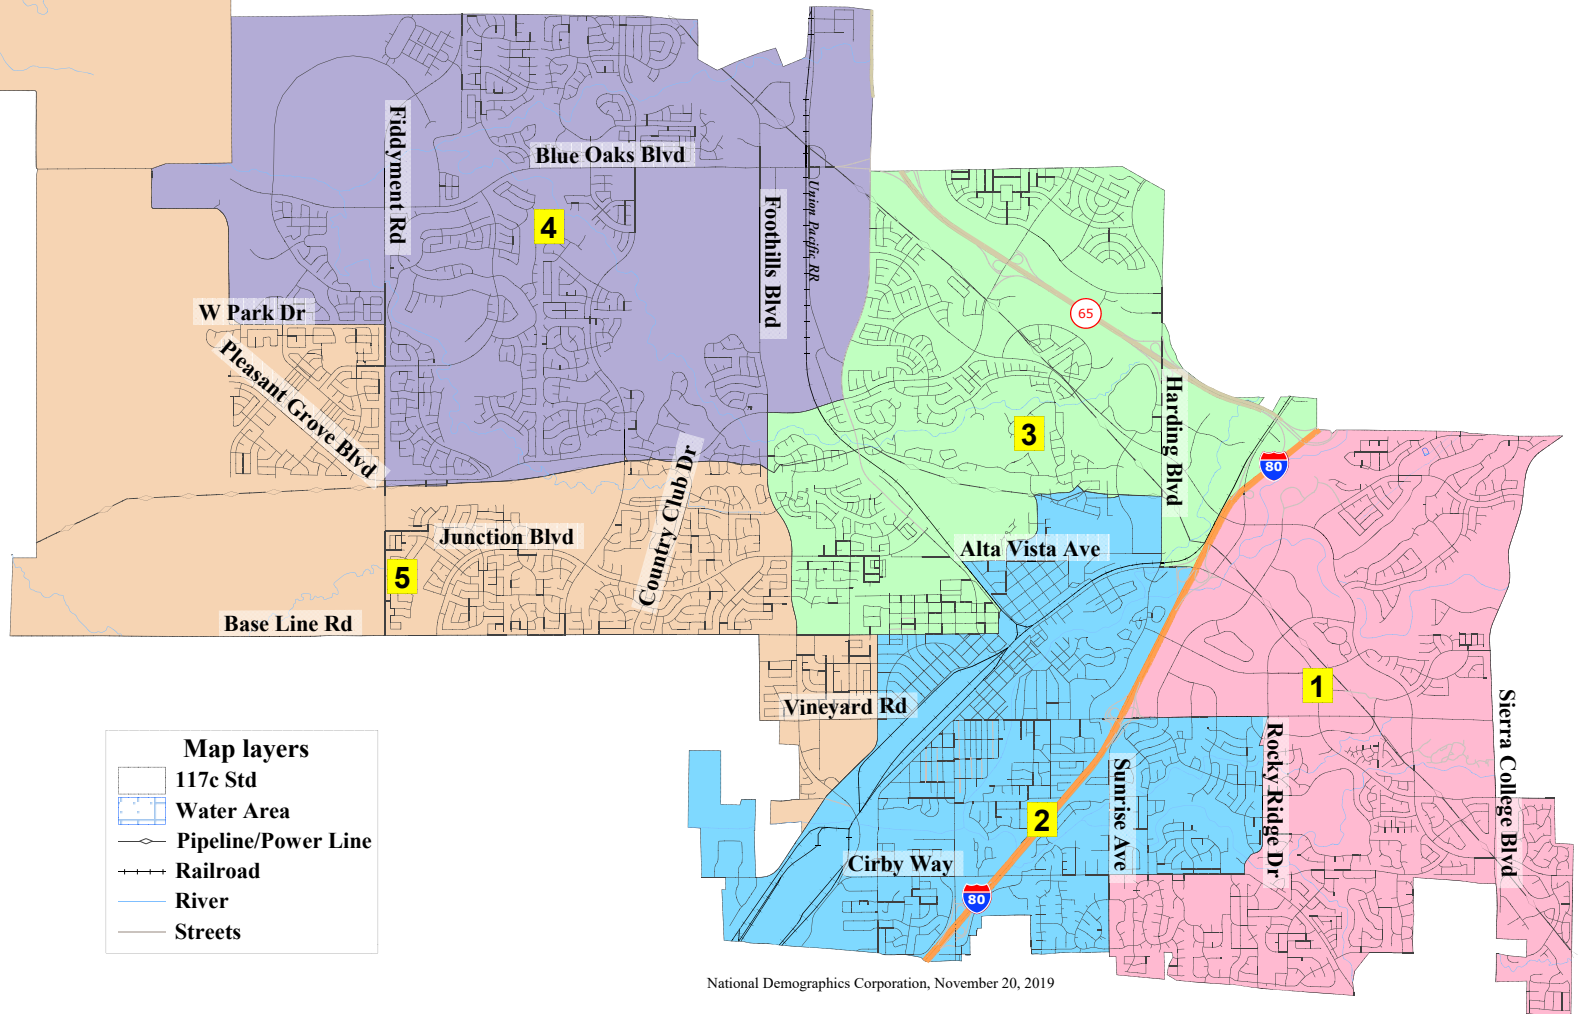

City of Roseville
2019 Districting

117C

National Demographics Corporation, November 20, 2019