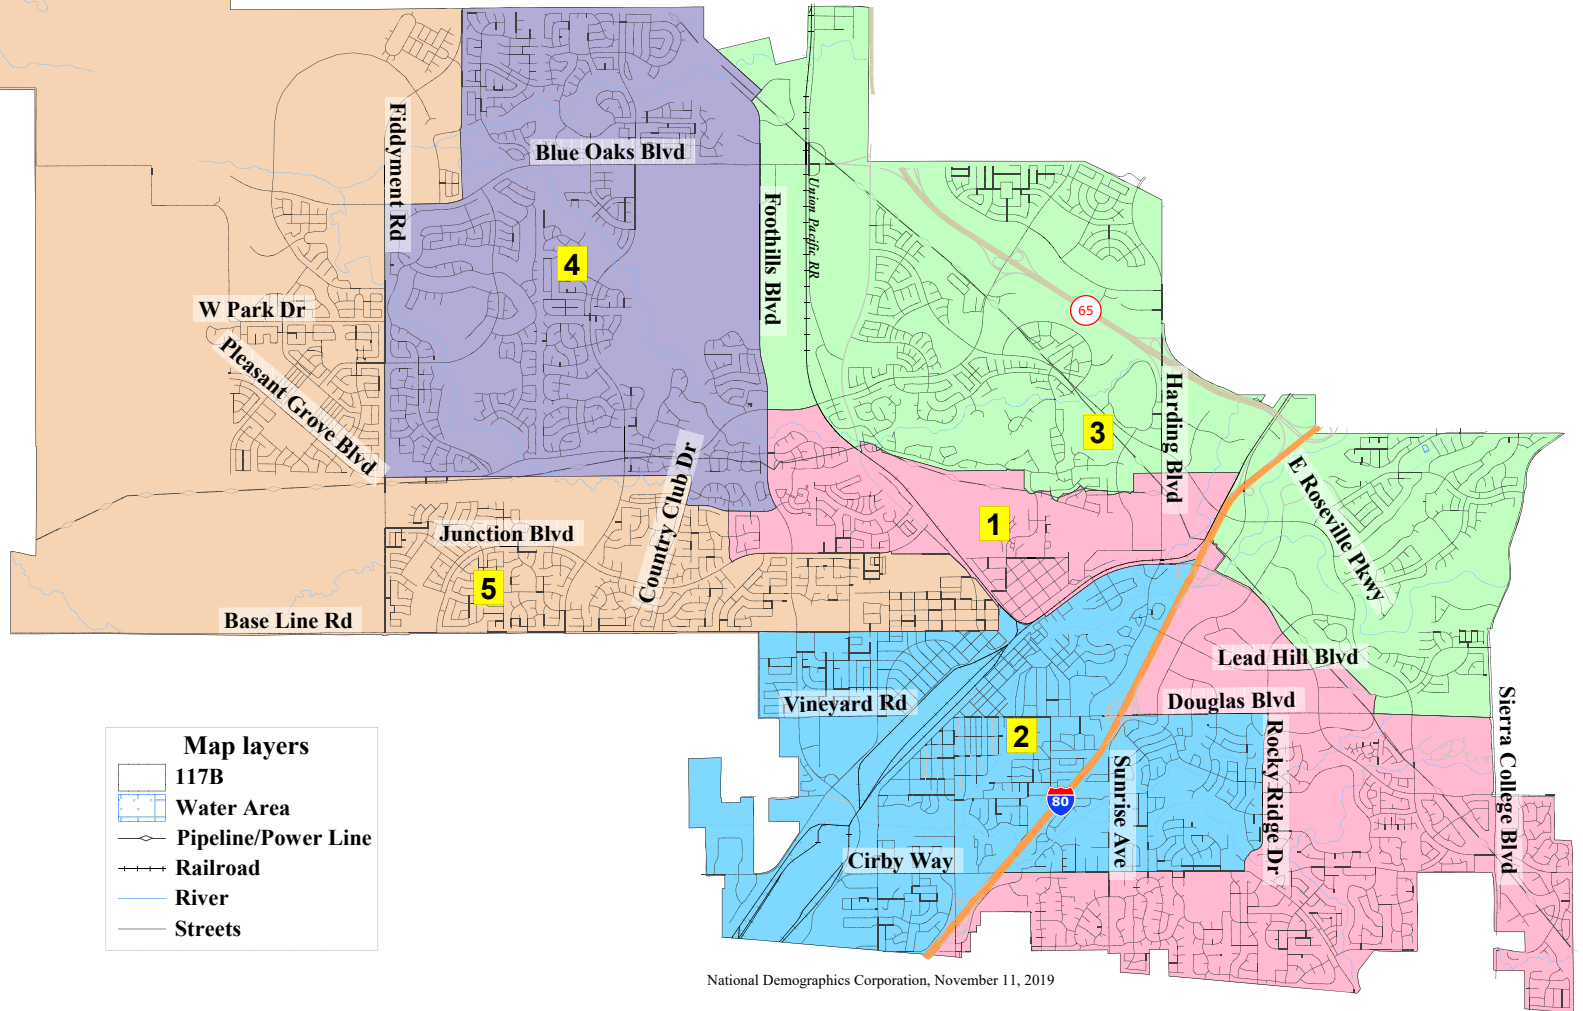

City of Roseville
2019 Districting

117B

National Demographics Corporation, November 11, 2019