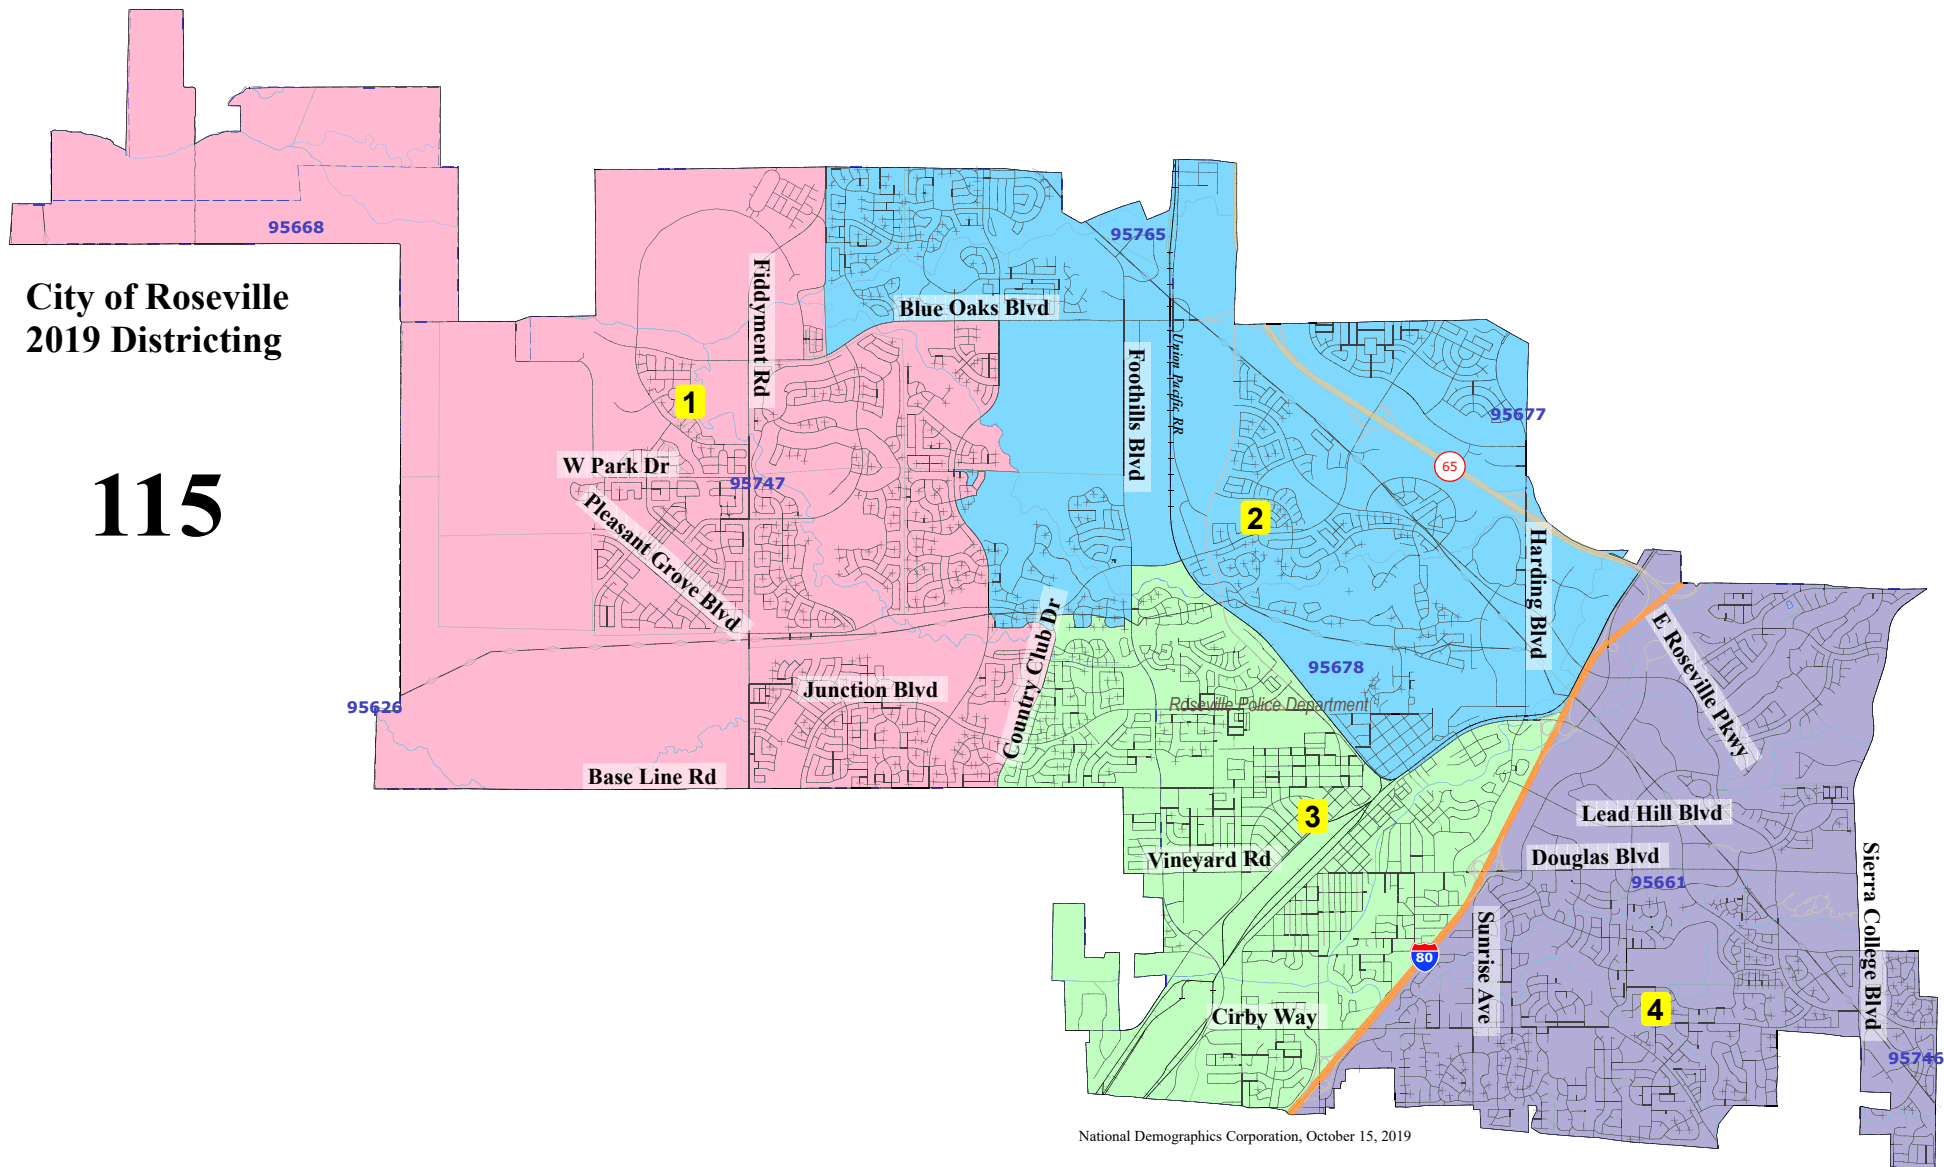

City of Roseville  
2019 Districting

115

National Demographics Corporation, October 15, 2019