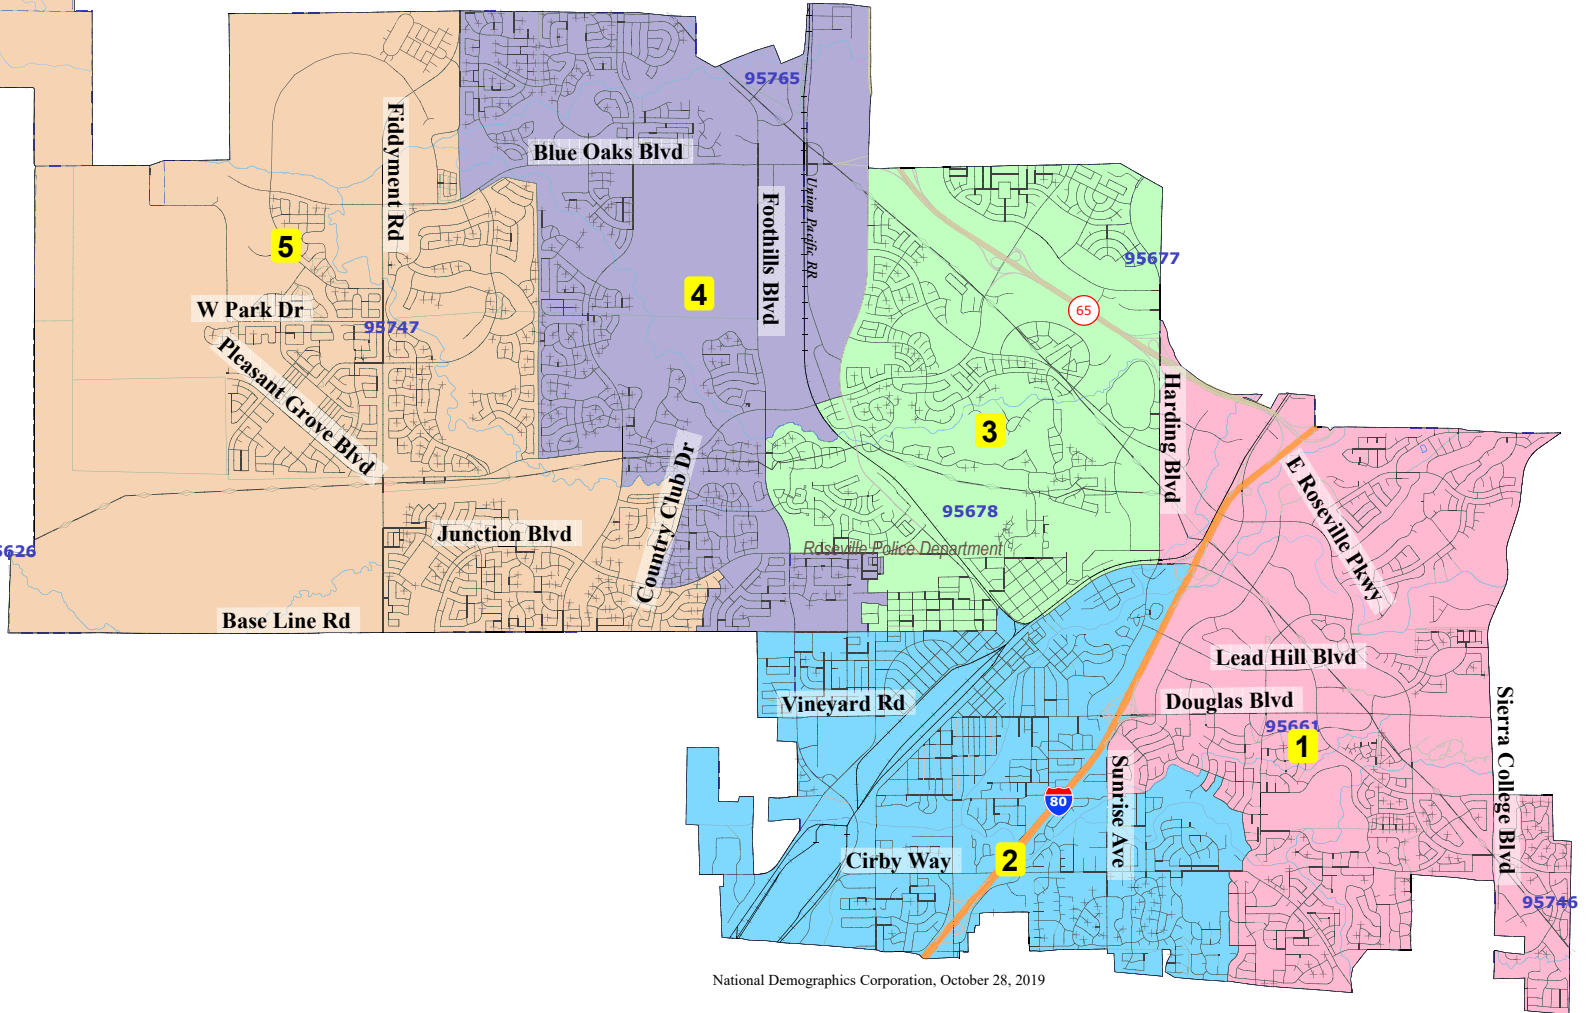

City of Roseville  
2019 Districting

# 102B

National Demographics Corporation, October 28, 2019