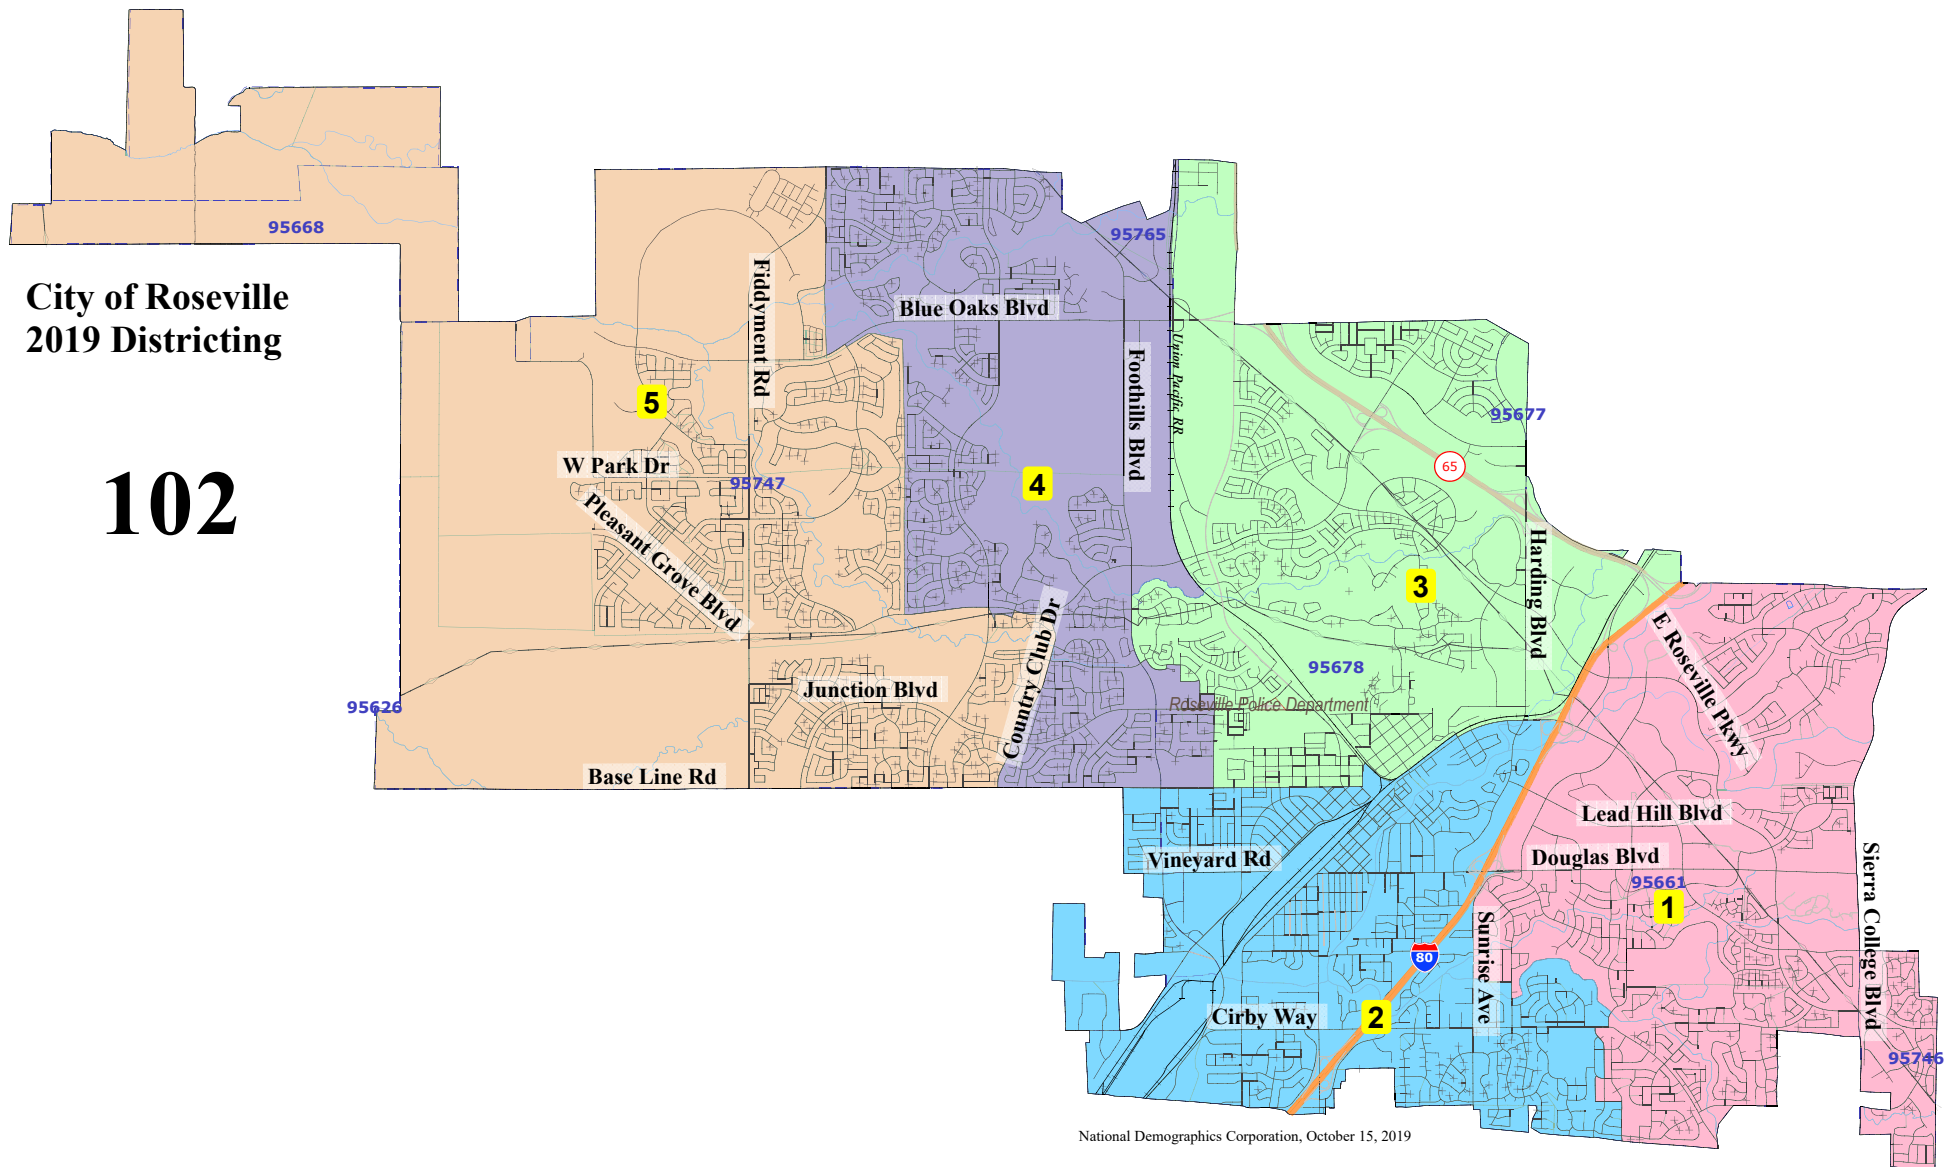

City of Roseville
2019 Districting

102

National Demographics Corporation, October 15, 2019