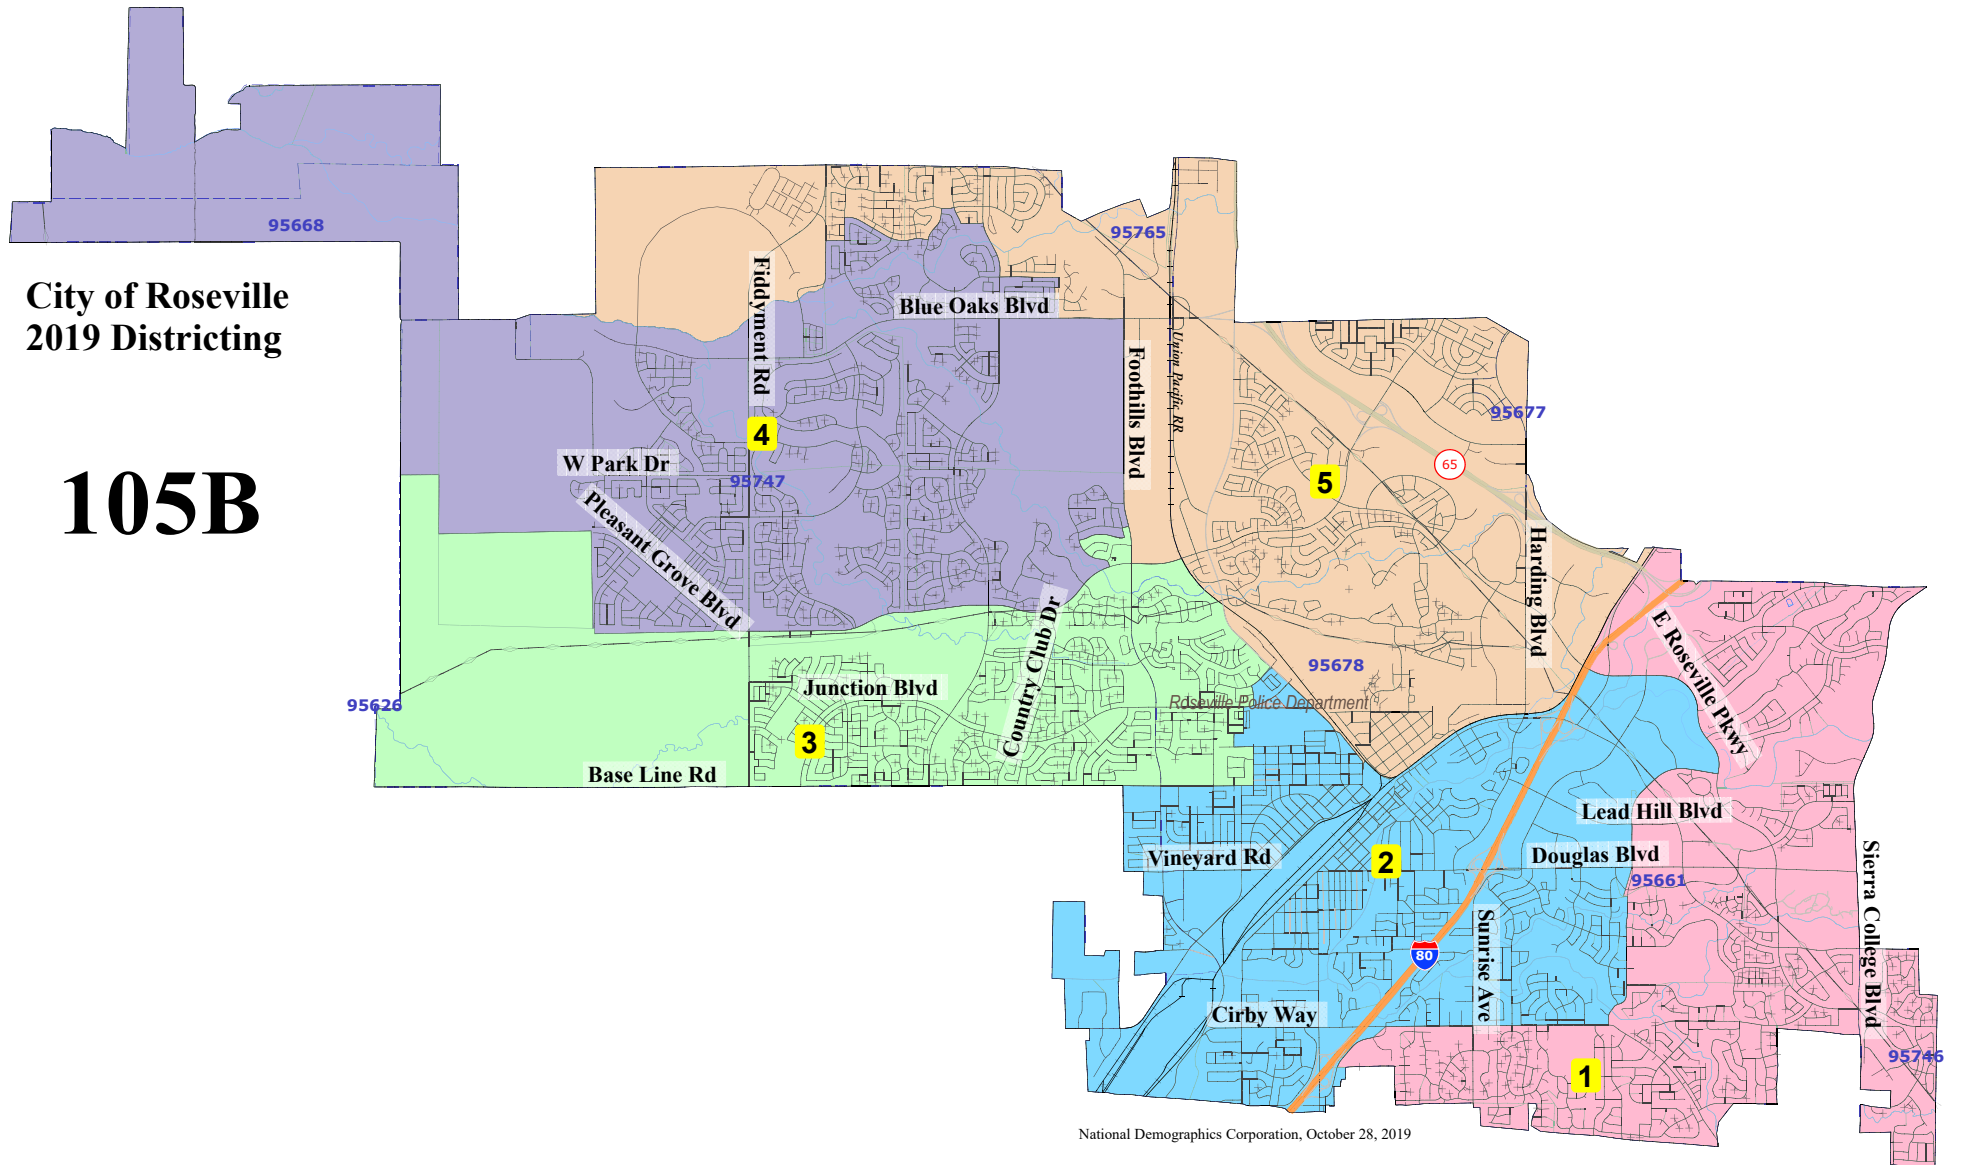

City of Roseville
2019 Districting

105B

National Demographics Corporation, October 28, 2019